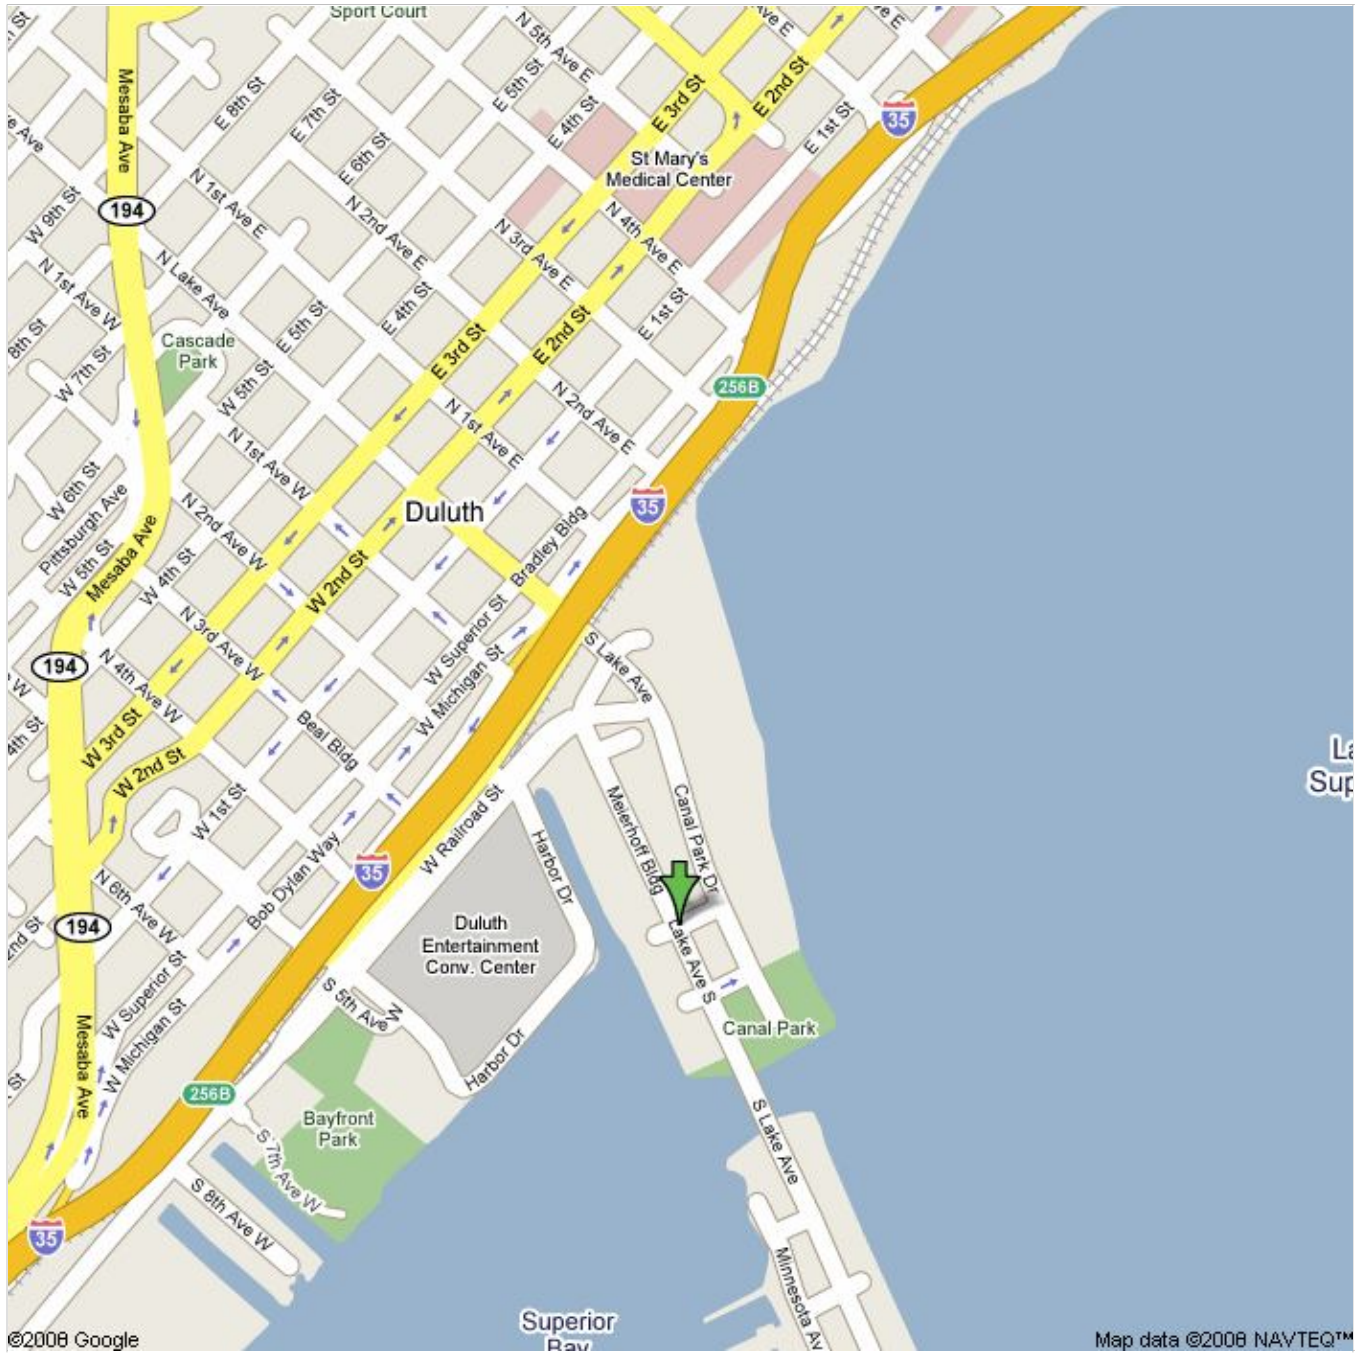

Address **395 S Lake Ave**
Duluth, MN 55802

Notes Booth #242
Father Time Antique Mall

©2008 Google

Map data ©2008 NAVTEQ™